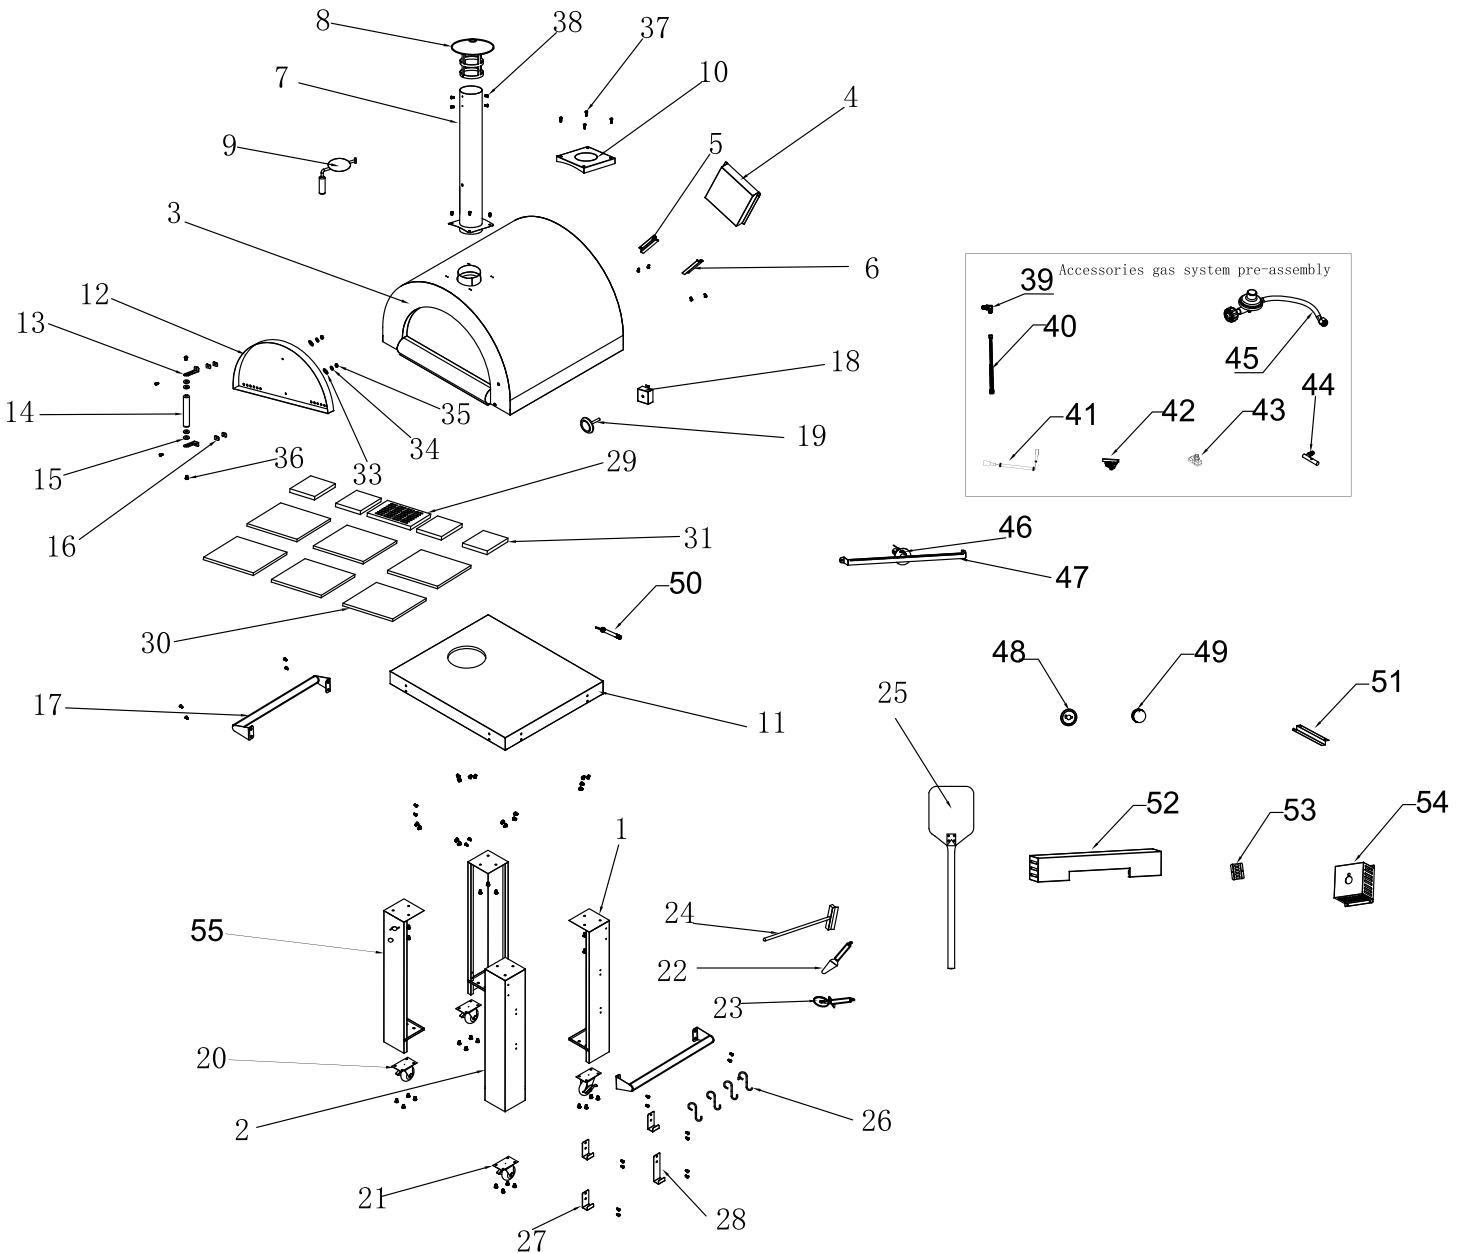

Parts Breakdown

Model CE-CN-0098-WG 49113

Parts Breakdown

Model CE-CN-0098-WG 49113

Item No.	Description	Position	Item No.	Description	Position	Item No.	Description	Position
AJ627	Left Legs for 49113	1	AJ645	Thermometer for 49113	19	AJ663	5/32" x 10mm Screw for 49113	38
AJ628	Right Legs for 49113	2	AJ646	Rigid Caster for 49113	20	AJ664	Moveable Nozzle Connector for 49113	39
AJ629	Oven for 49113	3	AJ647	Caster with Brake for 49113	21	AJ665	Back Burner Bellows for 49113	40
AJ630	Ash Pan for 49113	4	AJ648	Pizza Shovel for 49113	22	AJ666	Ignition Wire for 49113	41
AJ631	Ash Support 1 for 49113	5	AJ649	Pizza Knife for 49113	23	AJ667	Main Valve for 49113	42
AJ632	Ash Support 2 for 49113	6	AJ650	Pizza Brush for 49113	24	AJ668	Igniter for 49113	43
AJ633	Chimney for 49113	7	AJ651	Split Big Shovel for 49113	25	AJ669	Gas Hose for 49113	44
AJ634	Chimney Top for 49113	8	AJ652	S Hooks for 49113	26	AJ670	Combination of Regulator and Gas Hose for 49113	45
AJ635	Chimney Handle for 49113	9	AJ653	L Hooks 1 for 49113	27	AJ671	Electrode for 49113	46
AJ636	Chimney Decorative Plates for 49113	10	AJ654	L Hooks 2 for 49113	28	AJ672	T Shape Burner for 49113	47
AJ637	Strength Bottom for 49113	11	AJ655	Ash Cover for 49113	29	AJ673	Knob Base for 49113	48
AJ638	Door for 49113	12	AJ656	Pizza Stone 1 for 49113	30	AJ674	Knob for 49113	49
AJ639	Handle Installation Piece for 49113	13	AJ657	Pizza Stone 3 for 49113	31	AJ675	Accessories Gas System Pre-Assembly for 49113	50
AJ640	Door Handle for 49113	14	AJ658	1/4" Flat Washer for 49113	33	AJ676	Bellows Hook for 49113	51
AJ641	Insulation Mat 1 for 49113	15	AJ659	1/4" Spring Washer for 49113	34	AJ677	Fire Exhaust Dust Cover Welding for 49113	52
AJ642	Insulation Mat 2 for 49113	16	AJ660	1/4" Bolts for 49113	35	AJ678	Ignition Pin Fixing Cover for 49113	53
AJ643	Side Handle for 49113	17	AJ661	1/4" x 15mm Screw for 49113	36	AJ679	Burner Protection Cover for 49113	54
AJ644	Thermometer Support for 49113	18	AJ662	1/4" x 35mm Screw for 49113	37	AJ680	Left Front Leg for 49113	55